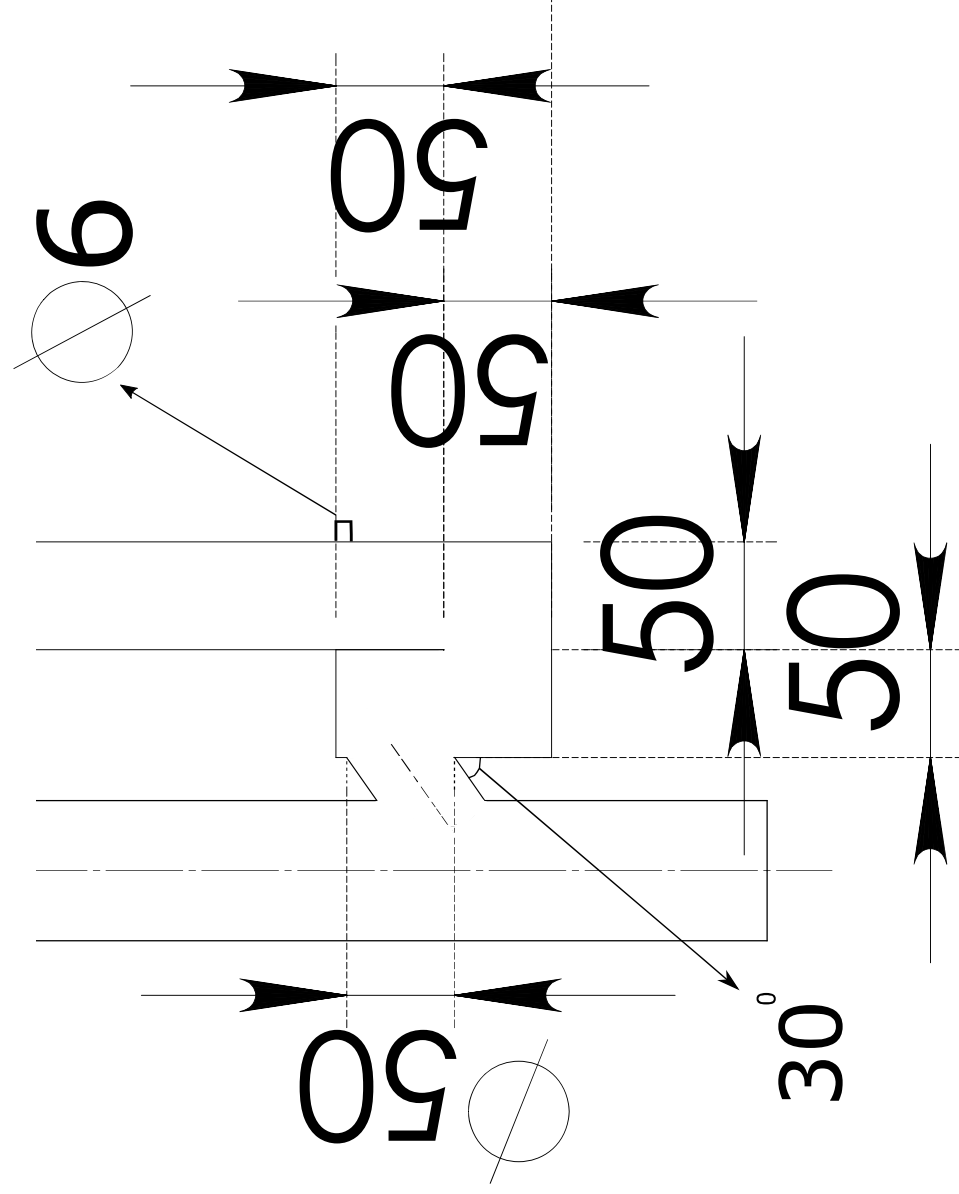

View from right side

Front view

Mechanical Engineering department,
IIT Kanpur

NAME	SIGNATURE	DATE	TITLE
			DFB GASIFIER
DRAWN			
CHEK			
APPVD			
MFG			
Q.A.			
			All dimensions in mm
			SHEET 1 OF 1

Enhanced view of Loopseal

Mechanical engg. Dept.

IIT Kanpur

All Dim. in mm