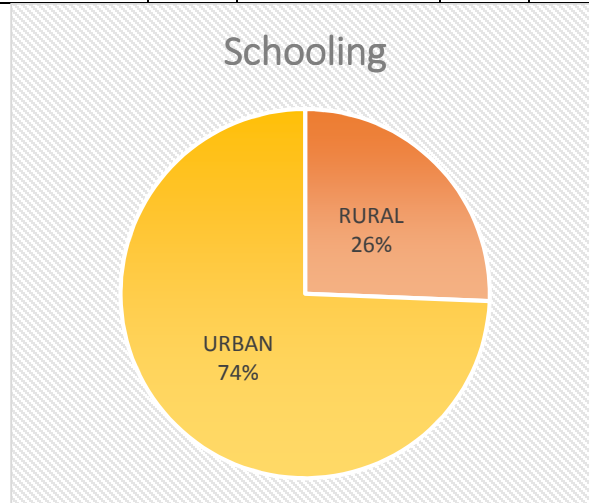

Candidates Schooling

Schooling	Registered		Qualified		Admitted	
	Count	%	Qualified	%	Count	%
RURAL	50817	32.59	9115	24.93	2712	25.64
URBAN	105131	67.41	27451	75.07	7864	74.36