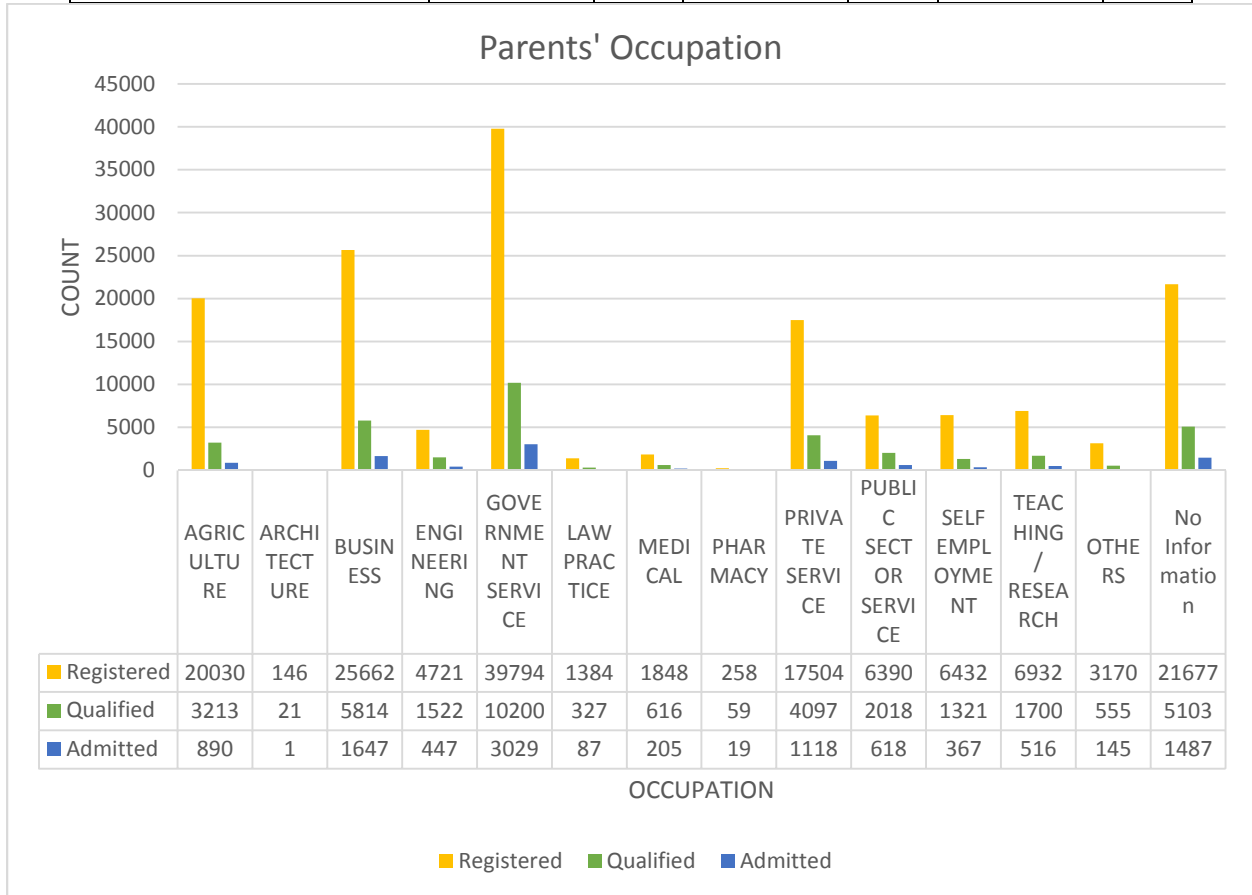

Parents' Occupation

Occupation	Registered		Qualified		Admitted	
	Count	%	Count	%	Count	%
AGRICULTURE	20030	12.84	3213	8.79	890	8.42
ARCHITECTURE	146	0.09	21	0.06	1	0.01
BUSINESS	25662	16.46	5814	15.90	1647	15.57
ENGINEERING	4721	3.03	1522	4.16	447	4.23
GOVERNMENT SERVICE	39794	25.52	10200	27.89	3029	28.64
LAW PRACTICE	1384	0.89	327	0.89	87	0.82
MEDICAL	1848	1.19	616	1.68	205	1.94
PHARMACY	258	0.17	59	0.16	19	0.18
PRIVATE SERVICE	17504	11.22	4097	11.20	1118	10.57
PUBLIC SECTOR SERVICE	6390	4.10	2018	5.52	618	5.84
SELF EMPLOYMENT	6432	4.12	1321	3.61	367	3.47
TEACHING / RESEARCH	6932	4.45	1700	4.65	516	4.88
OTHERS	3170	2.03	555	1.52	145	1.37
NO INFORMATION	21677	13.90	5103	13.96	1487	14.06