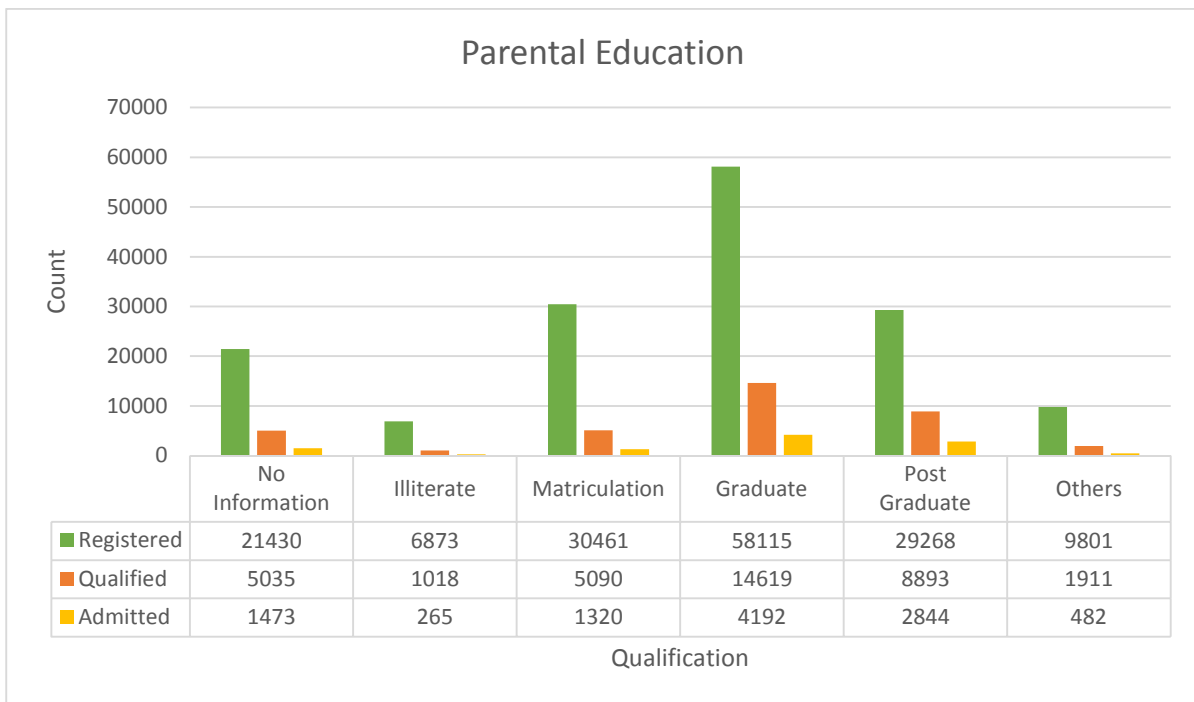

Parental Education

Qualification	Registered		Qualified		Admitted	
	Count	%	Count	%	Count	%
NO INFORMATION	21430	13.74	5035	13.77	1473	13.93
ILLITERATE	6873	4.41	1018	2.78	265	2.51
MATRICULATION	30461	19.53	5090	13.92	1320	12.48
GRADUATE	58115	37.27	14619	39.98	4192	39.64
POST GRADUATE	29268	18.77	8893	24.32	2844	26.89
OTHERS	9801	6.28	1911	5.23	482	4.56