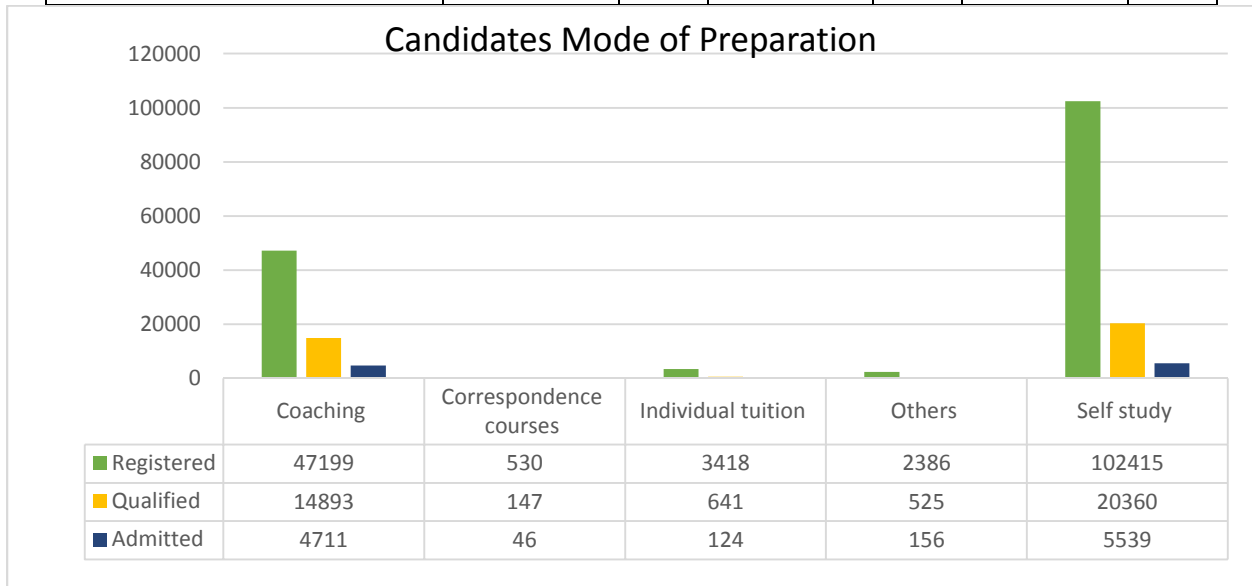

Candidates Mode of Preparation

Mode	Registered		Qualified		Admitted	
	Count	%	Count	%	Count	%
COACHING	47199	30.27	14893	40.73	4711	44.54
CORRESPONDENCE COURSES	530	0.34	147	0.40	46	0.43
INDIVIDUAL TUITION	3418	2.19	641	1.75	124	1.17
OTHERS	2386	1.53	525	1.44	156	1.48
SELF-STUDY	102415	65.67	20360	55.68	5539	52.37