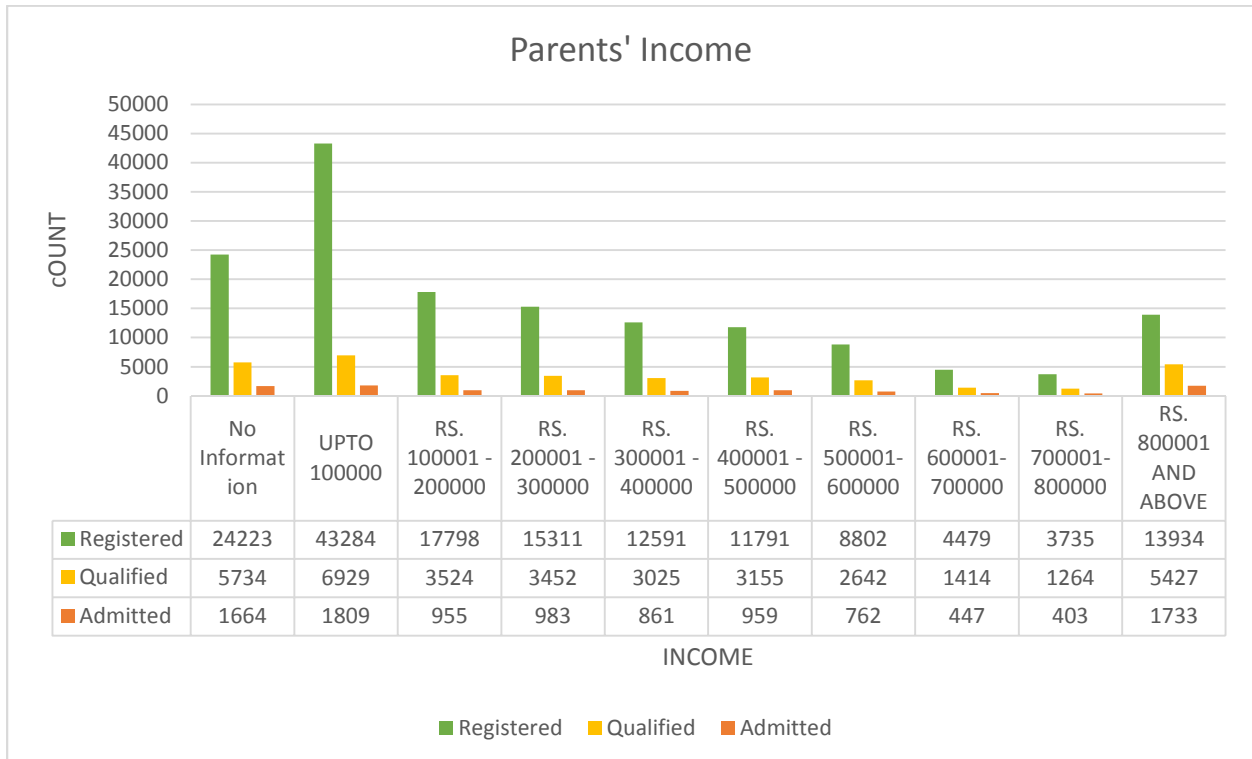

Parents' Income

Income	Registered		Qualified		Admitted	
	Count	%	Count	%	Count	%
NO INFORMATION	24223	15.53	5734	15.68	1664	15.73
UPTO 100000	43284	27.76	6929	18.95	1809	17.10
RS. 100001 -200000	17798	11.41	3524	9.64	955	9.03
RS. 200001 - 300000	15311	9.82	3452	9.44	983	9.29
RS. 300001 -400000	12591	8.07	3025	8.27	861	8.14
RS. 400001 -500000	11791	7.56	3155	8.63	959	9.07
RS. 500001-600000	8802	5.64	2642	7.23	762	7.20
RS. 600001-700000	4479	2.87	1414	3.87	447	4.23
RS. 700001-800000	3735	2.40	1264	3.46	403	3.81
RS. 800001 AND ABOVE	13934	8.94	5427	14.84	1733	16.39